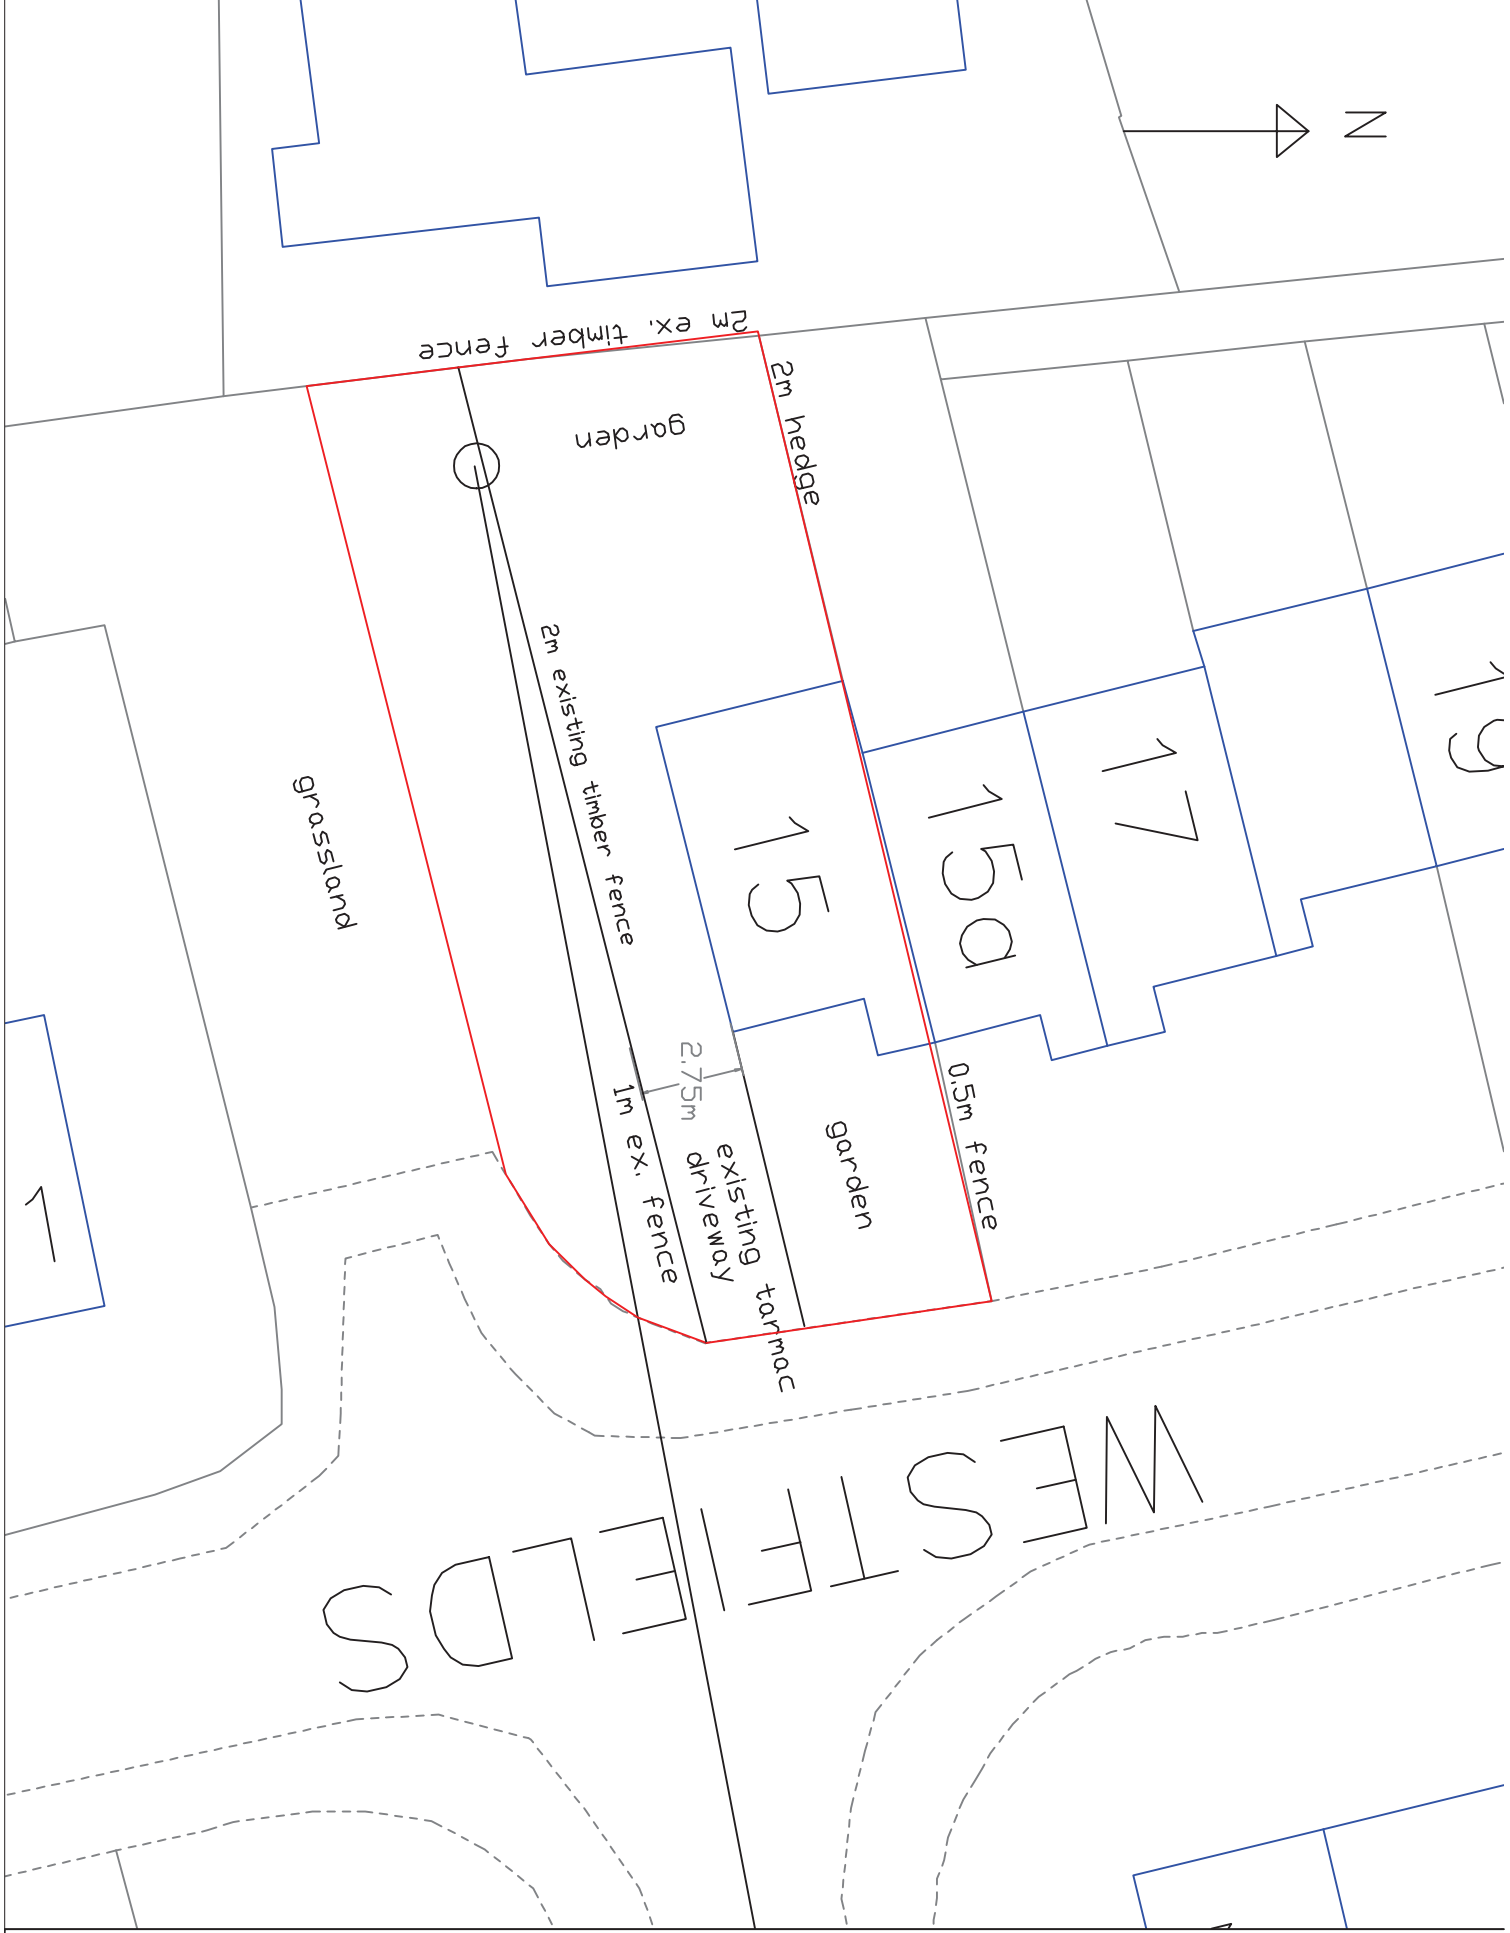

2009
Reproductive
whole or p
prohibited
the prior
permission
Drpdance S

WESTFIELD
ROAD

Project:
PROPOSED C
of use, land ac
to 15 Westfield
Crosstn
PR26 9RT

Title: Block P1
Date: 14/10/12
Scale: 1:200@
Drawing Ref:
15WBP